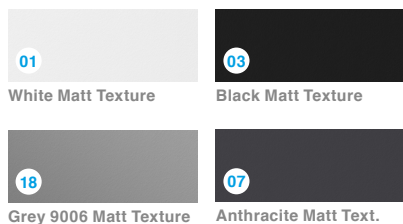

Available colors

Article number examples:

R80SU.25.830.03-18.P

Ready To Go LL80 - suspended, 1-10V dimmable, Ra80, 3000K, color Black Matt texture, ref. 18 (length 2564mm), with prismatic cover

R47W2.24.927.07-10

Ready To Go LL47 - wall mounted up&down 2 circuits, non dimmable, Ra90, 2700K, color Anthracite Matt texture, ref. 10 (length 1441mm), standard opal cover

Size (Doxis reference)

Available colors	xx = Color Code
White Matt Texture	R0000.00.000. 01 -00
Black Matt Texture	R0000.00.000. 03 -00
Grey 9006 Matt Text.	R0000.00.000. 18 -00
Anthracite Matt Text.	R0000.00.000. 07 -00

Other colors on request